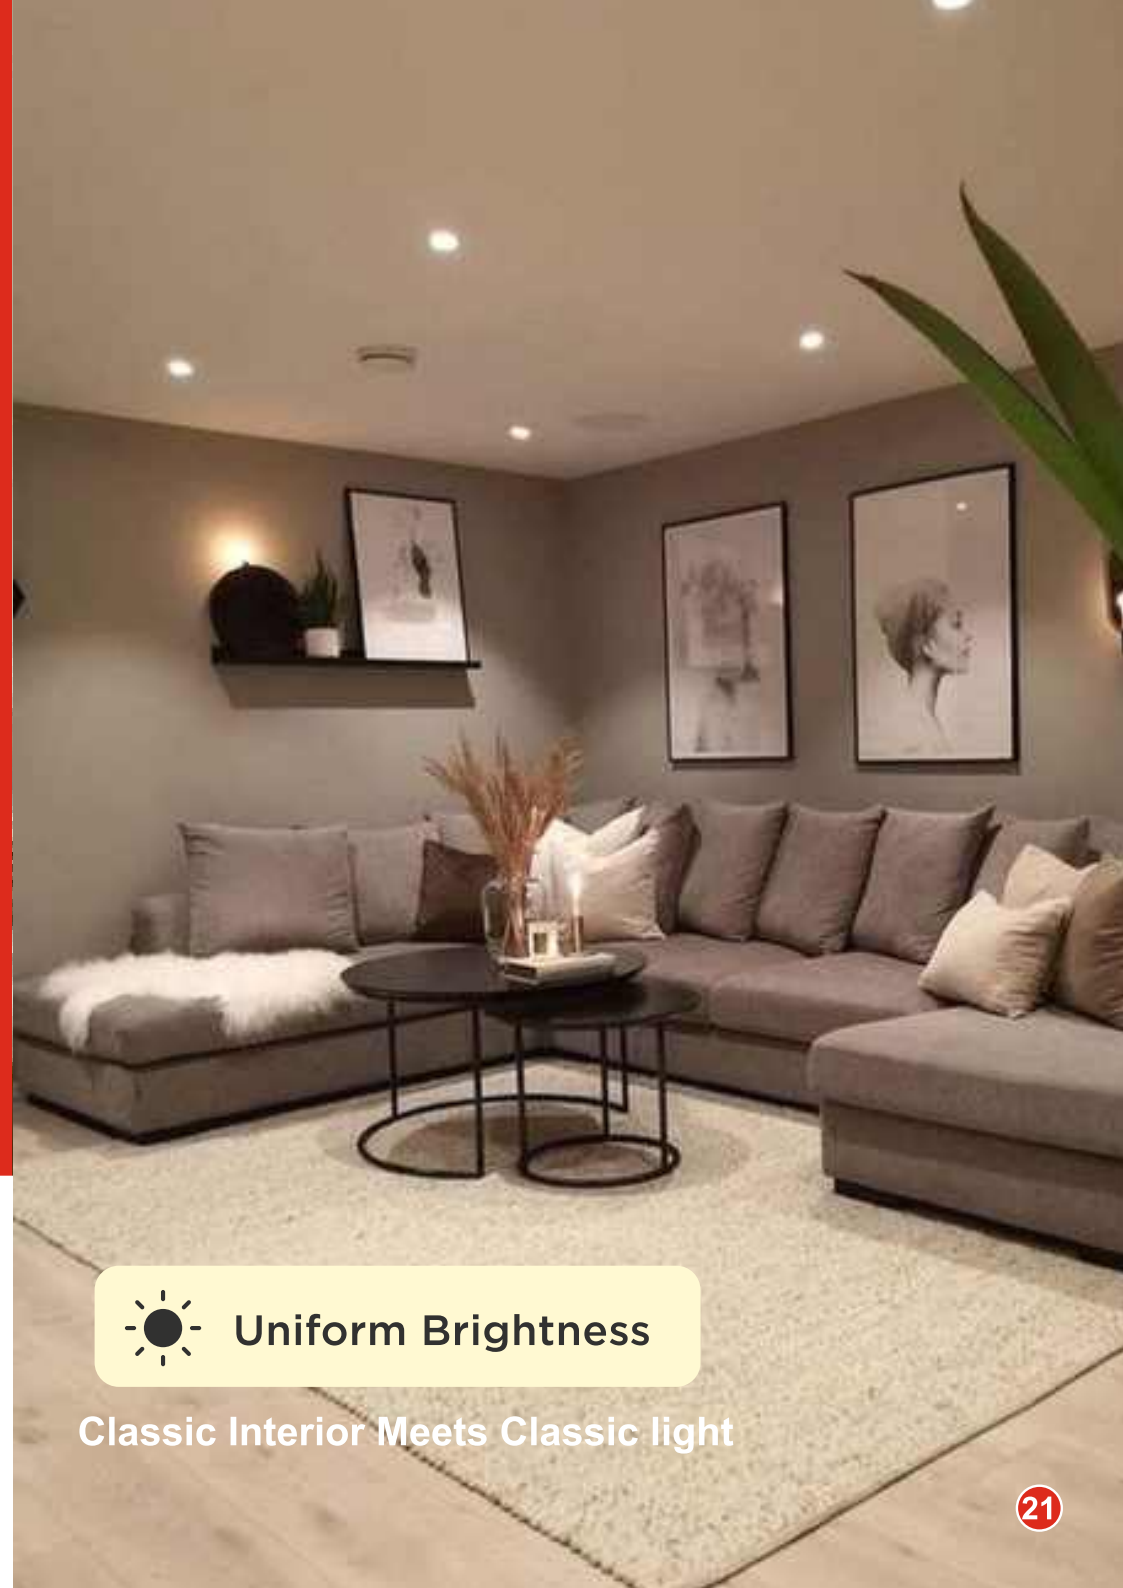

Application:
Drawing Rooms, Kitchen, Bathrooms, Shopping mall, Showrooms etc.

LITESUN IS THE REGISTERED TRADEMARK

Uniform Brightness

Classic Interior Meets Classic light

High Finish Premium LED
COB LIGHT

Colours Available: