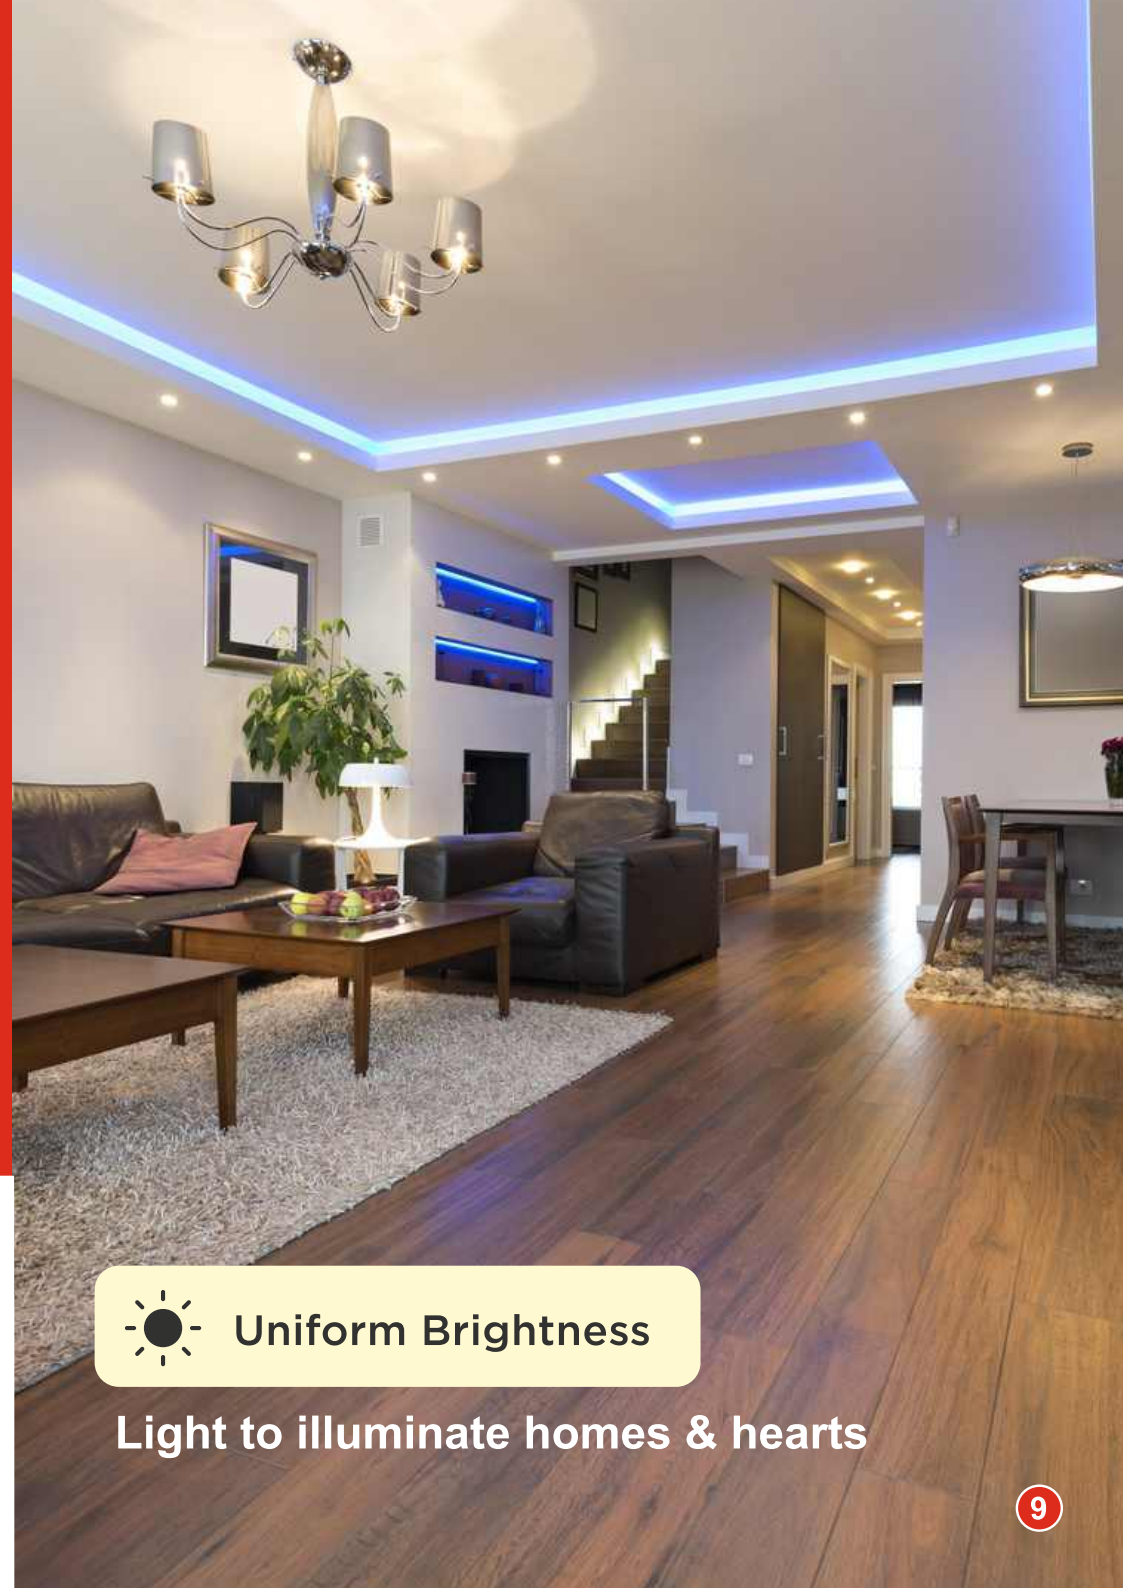

Uniform Brightness

Light to illuminate homes & hearts