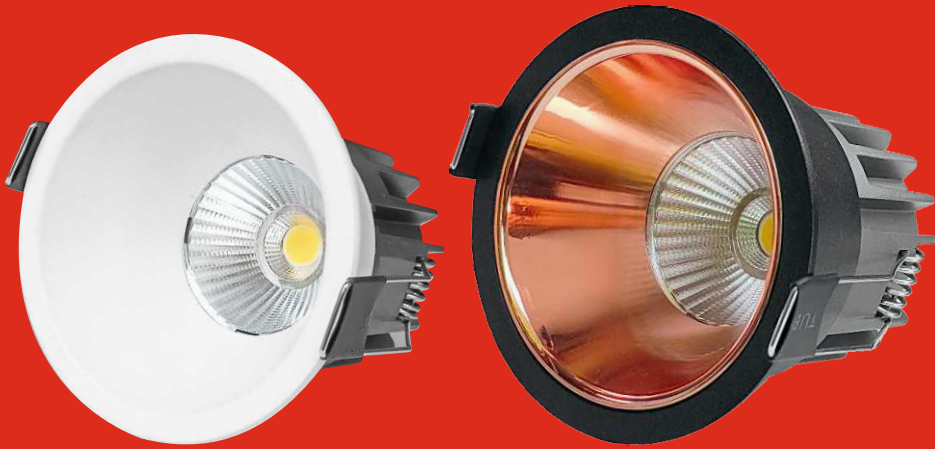

Application:
Drawing Rooms, Kitchen, Bathrooms, Shopping mall, Showrooms etc.

LITESUN IS THE REGISTERED TRADEMARK

Uniform Brightness

Classic Interior Meets Classic light

High Finish Premium LED
COB LIGHT

Colours Available: